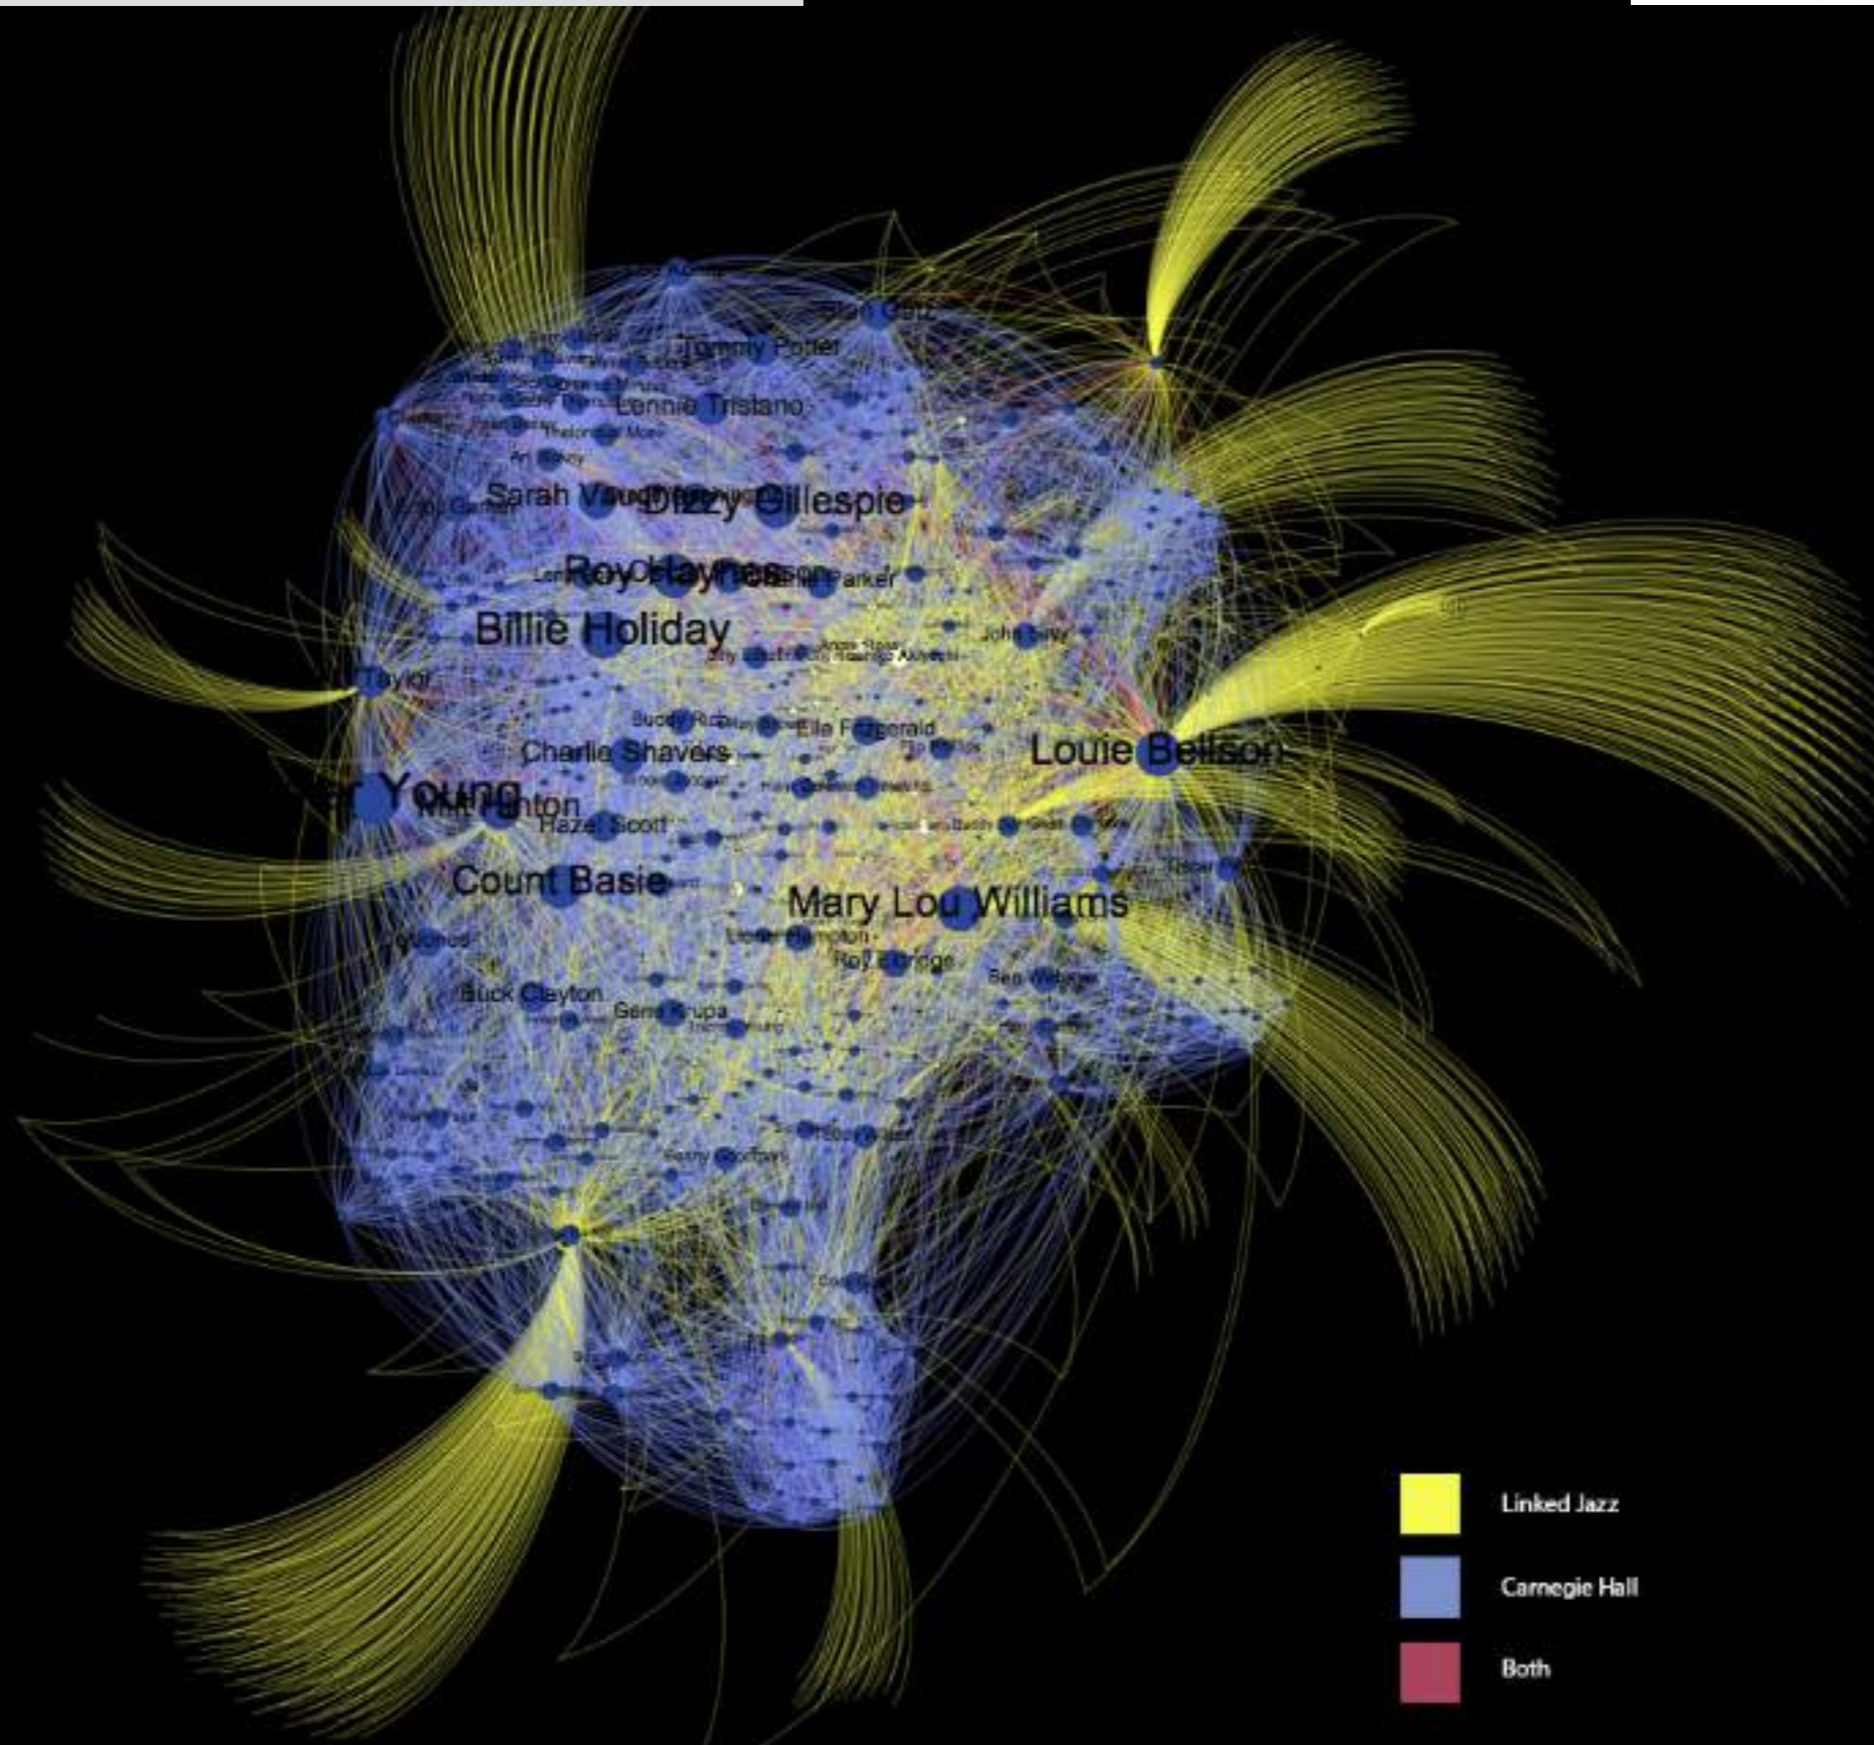

Gephi Visualization

<http://pfch.nyc/linked_jazz_meets_carnegie_hall/CH-LJ_network/>