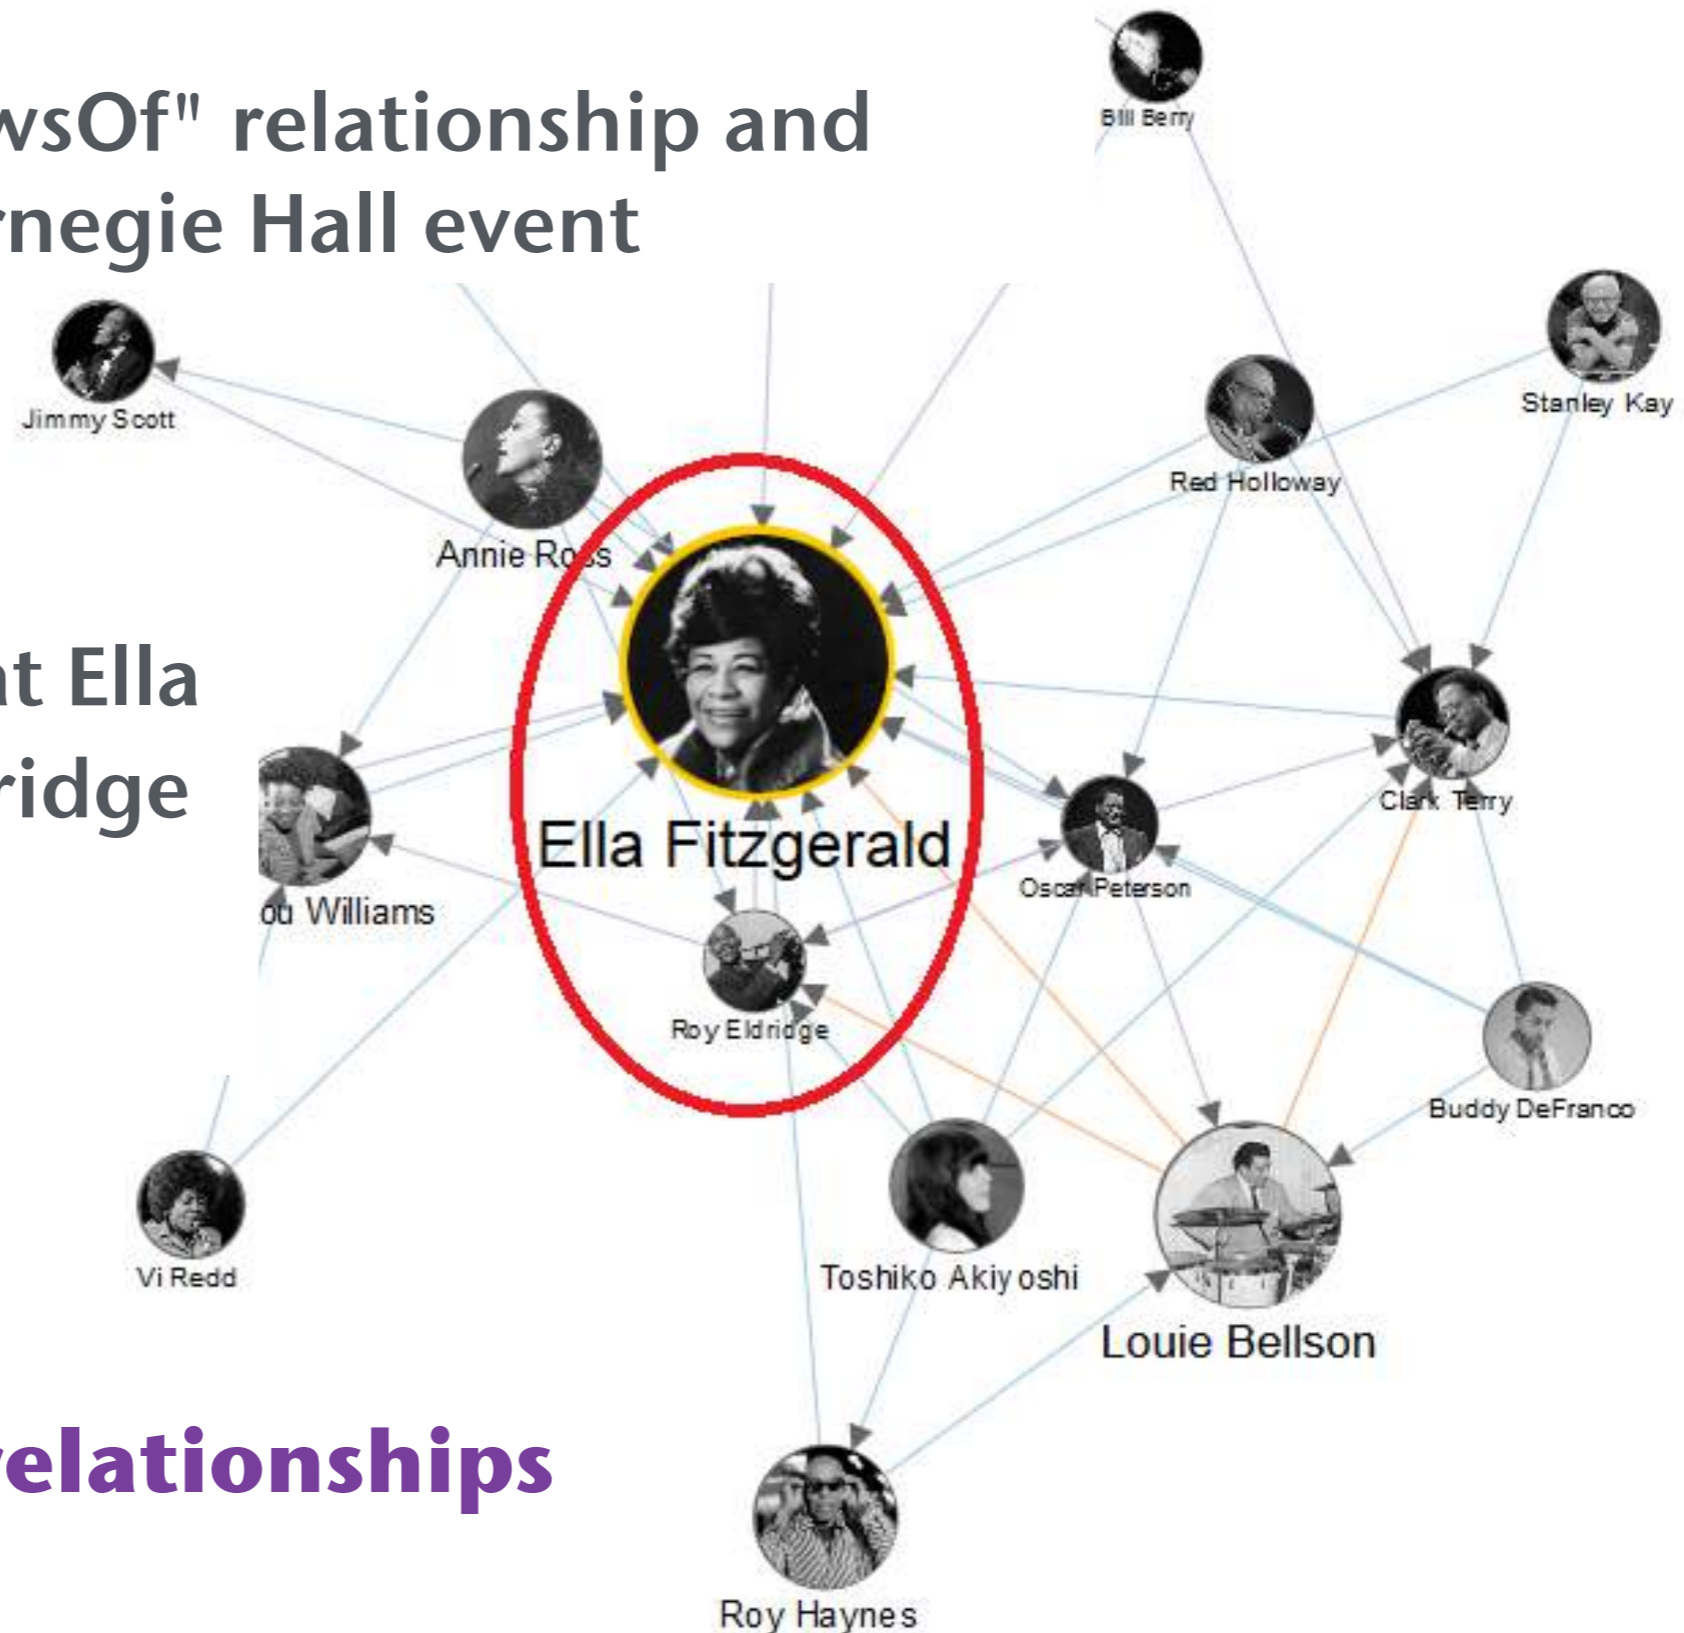

Step 4: Identify relationships that exist in both datasets

- Both Linked Jazz "knowsOf" relationship and played at the same Carnegie Hall event

- The CH data shows that Ella Fitzgerald and Roy Eldridge performed at a 1953 Carnegie Hall event

Total = 293 shared relationships